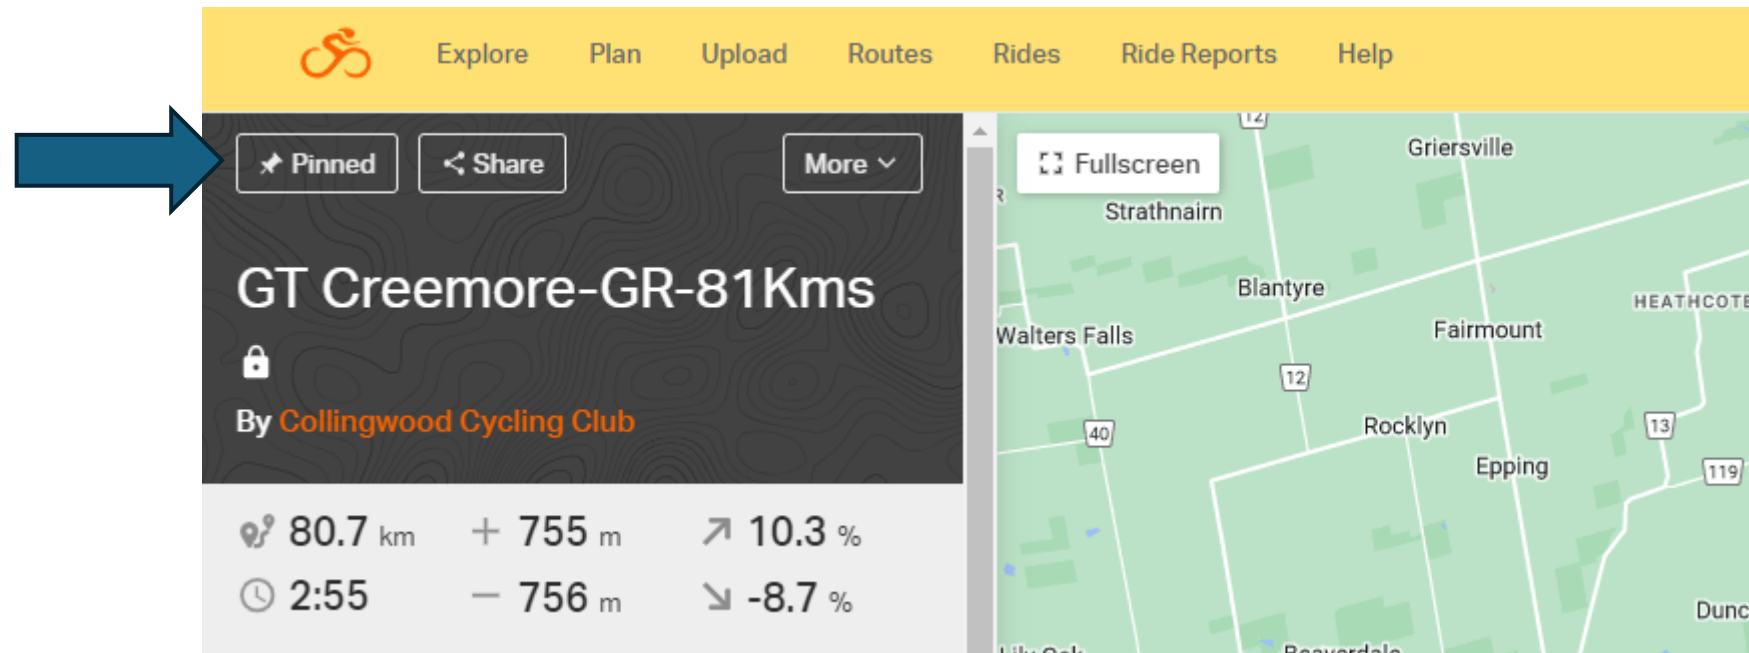

If you want to load the ride into your Garmin, just PIN it!
When you turn on your Garmin, give it a few minutes and then open Navigation, Courses, Saved Courses. This can be done from your desktop computer or your phone but it may be difficult to read the RWGPS Website on a phone. Older Garmins need to be hard-wired to your computer.